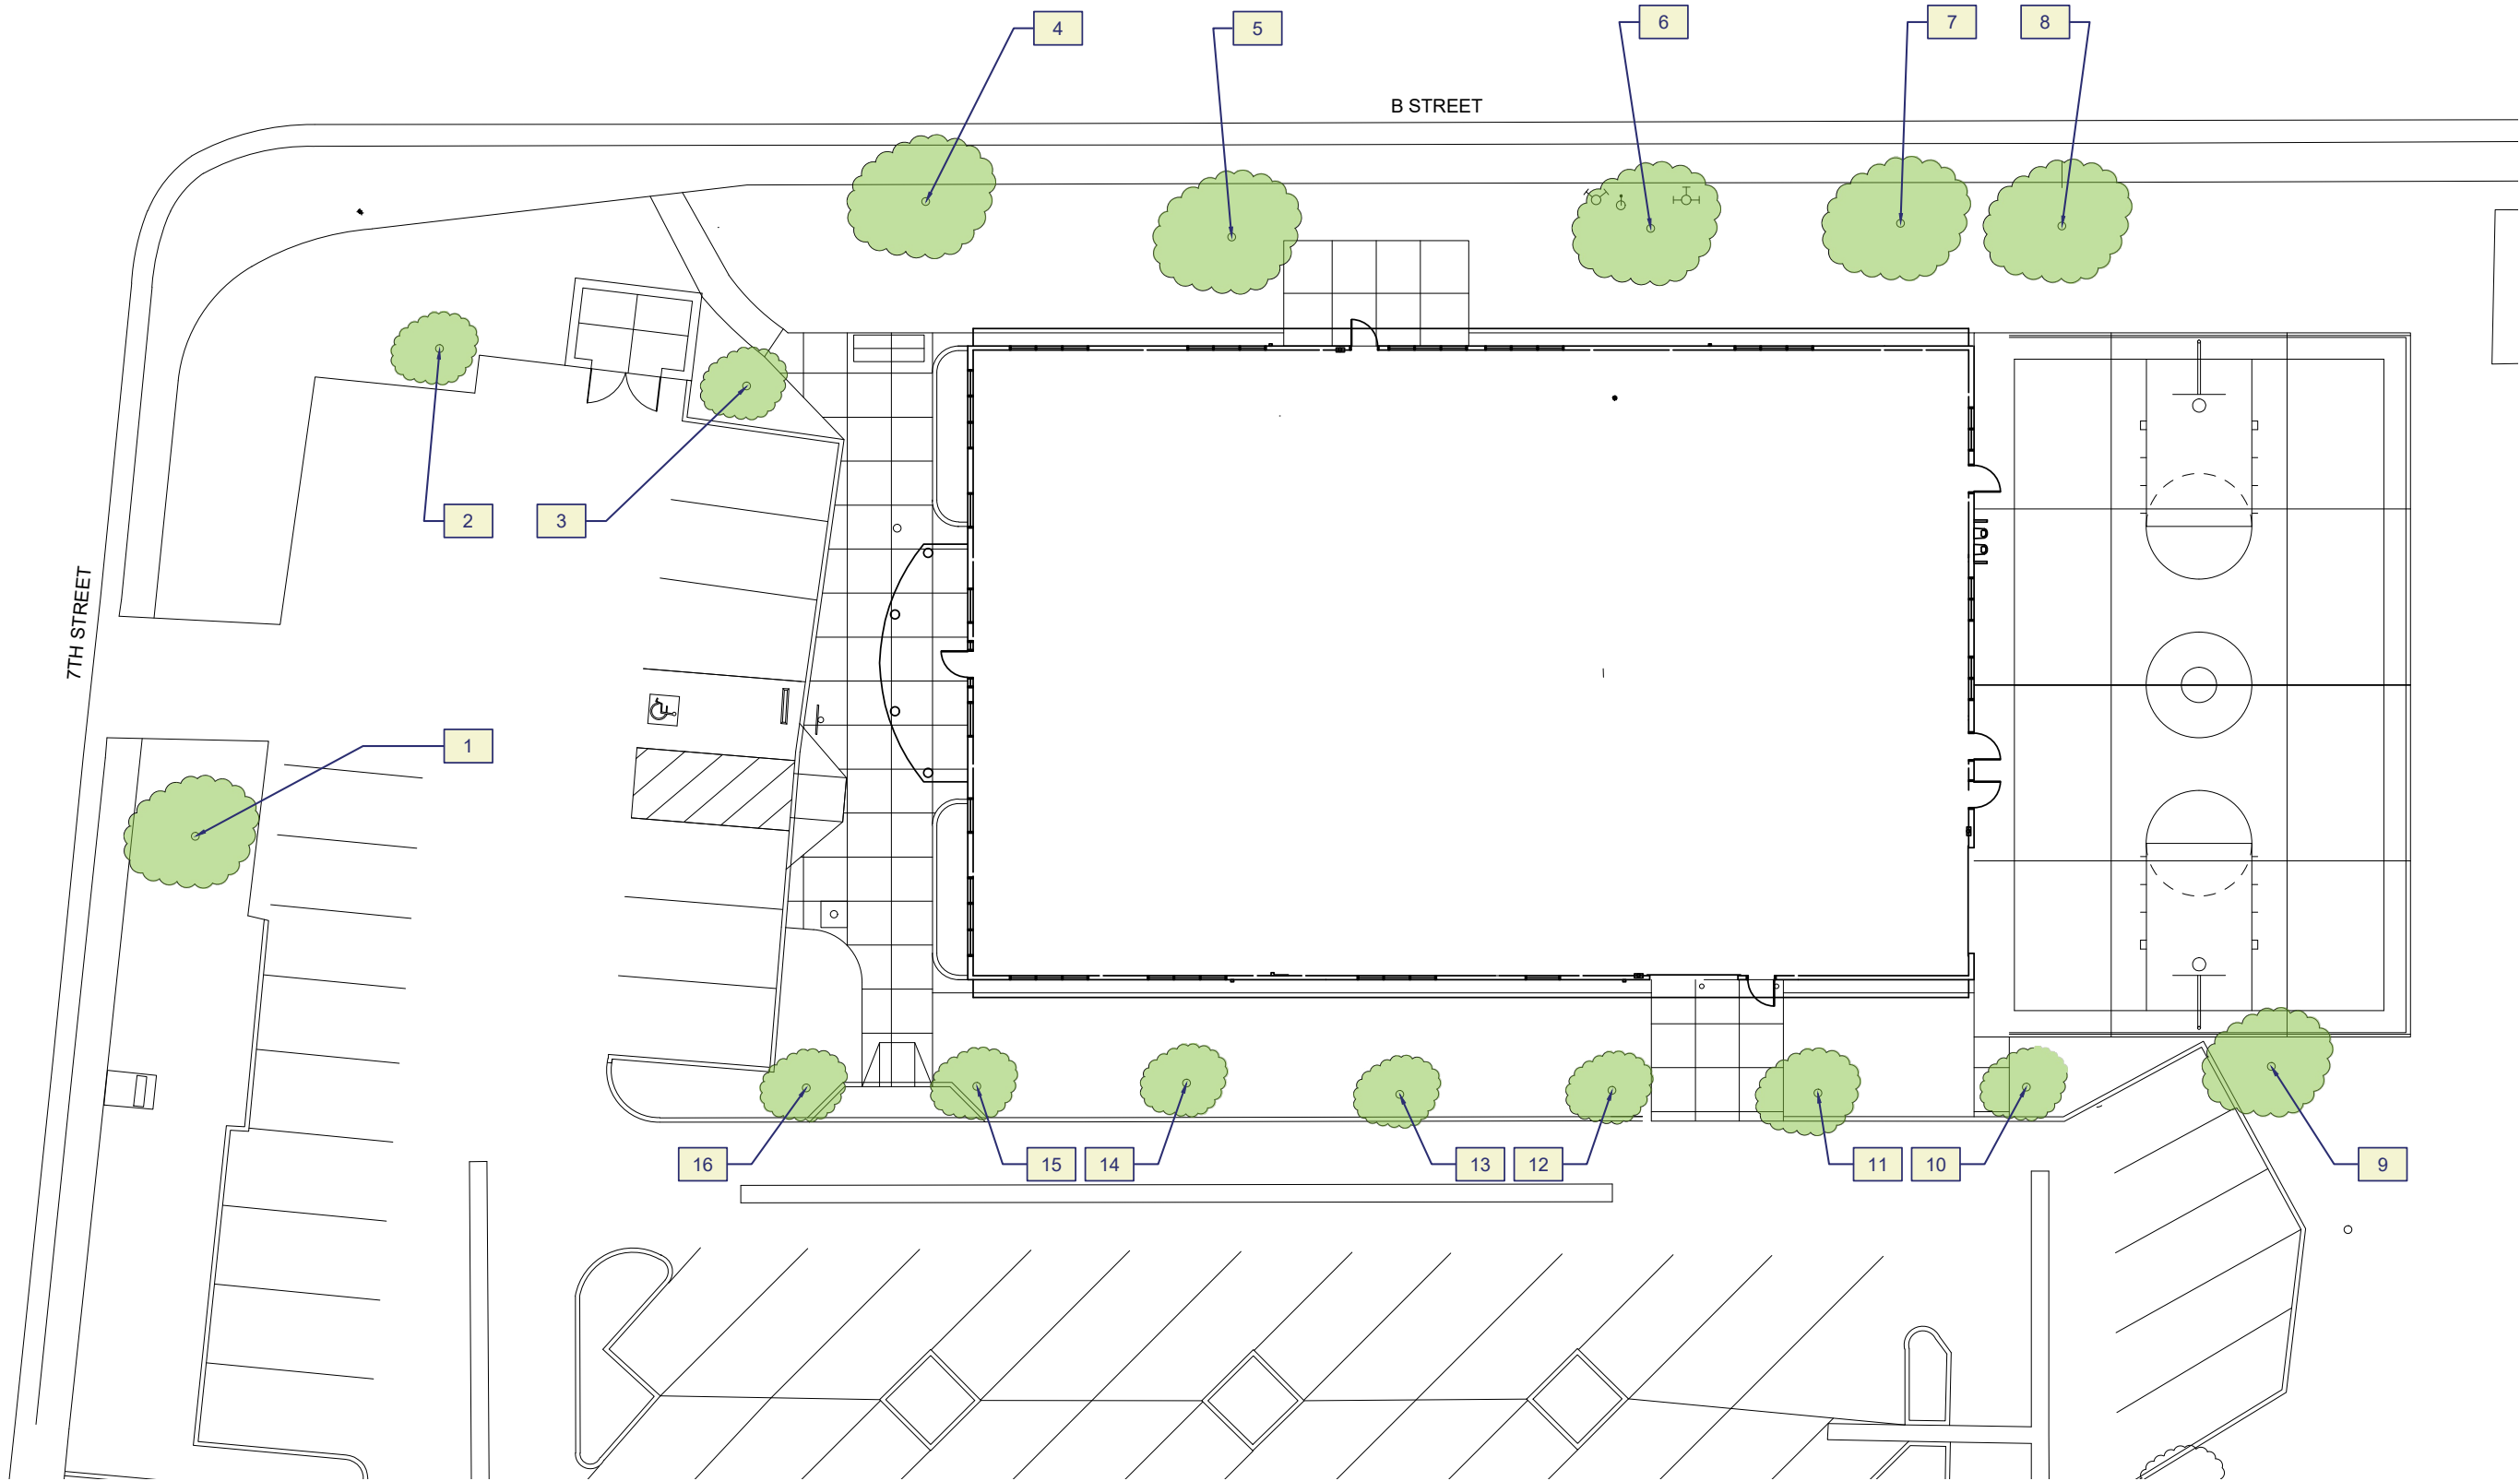

**Martin Luther King High School**  
635 B St, Davis, CA 95616

## Tree Data

ID	Tree species - Common Name	Botanical Name	Deciduous/ Evergreen	Approx. Height Range (ft)	Approx. Canopy Width (ft)	Trunk Size DBH (in)	Observable Health Condition	Notes
MLK-1	Chinese Hackberry	Celtis sinensis	Deciduous	53	62	18	Ivy at base, branches in power lines, some dead branches	
MLK-2	Chinese Hackberry	Celtis sinensis	Deciduous	64	73	23	Ivy at base growing Up trunk, some dead branches	
MLK-3	Chinese Hackberry	Celtis sinensis	Deciduous	64	78	23	Ivy growing at base, some dead branches	
MLK-4	Live Oak	Quercus agrifolia	Evergreen	62	34	22	Ivy growing at base, no notice problems	
MLK-5	Valley Oak	Quercus lobata	Deciduous	53	39	23	Ivy growing at base going up trunk, some dead branches	
MLK-6	Cork Oak	Quercus suber	Evergreen	39	28	13	Needs pruning to thin out sucker growth, mostly growing over roof, ivy growing at base and up trunk	
MLK-7	Cork oak	Quercus suber	Evergreen	34	22	12	Ivy growing at base, up tree, needs pruning to thin out sucker growth	
MLK-8	Cork oak	Quercus suber	Evergreen	39	25	14	Leaf yellowing on tips of branches near top	
MLK-9	Chinese Pistache	Pistacia chinensis	Deciduous	45	50	14	No observable problems	
MLK-10	Chinese Hackberry	Celtis sinensis	Deciduous	50	39	14	Dead branches, very close to curb	
MLK-11	Chinese Hackberry	Celtis sinensis	Deciduous	48	50	15	Very close to curb, some dead branches	
MLK-12	Chinese Hackberry	Celtis sinensis	Deciduous	48	39	16	Very close to curb, some dead branches	
MLK-13	Chinese Hackberry	Celtis sinensis	Deciduous	48	39	14	Very close to curb, some dead branches	
MLK-14	Chinese Hackberry	Celtis sinensis	Deciduous	48	56	15	Planted very close to curb, some dead branches	
MLK-15	Chinese Hackberry	Celtis sinensis	Deciduous	42	42	12	Planted very close to curb, several dead branches	
MLK-16	Chinese Hackberry	Celtis sinensis	Deciduous	42	45	17	Planted very close to curb several dead branches	